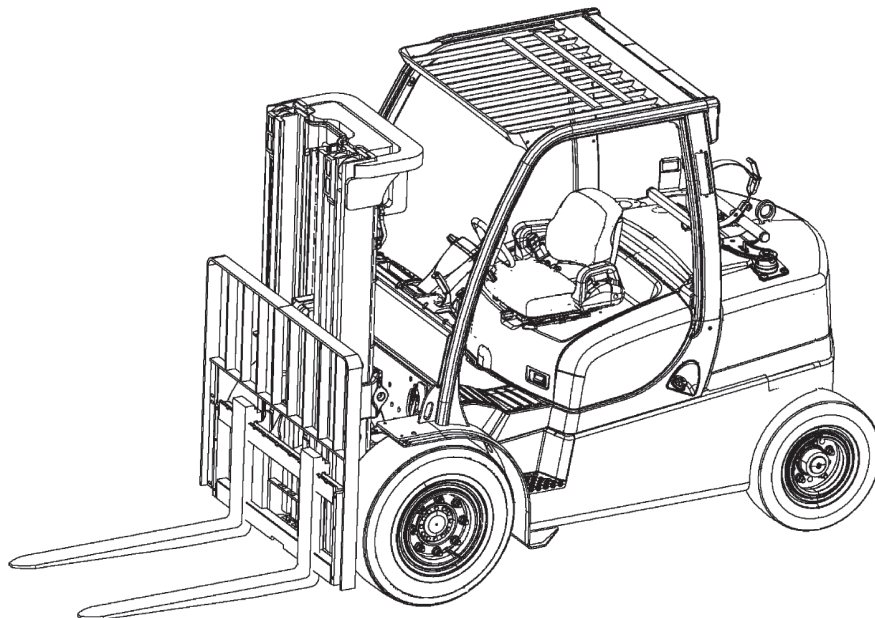

PARTS MANUAL

GP080-120VX, GLP080-120VX, GDP080-120VX VERACITOR (G813)

Yale Materials Handling Corporation
1400 Sullivan Drive
Caller No. 12011
Greenville, NC 27834-2011

524329168
©Yale Corp.
08/2008